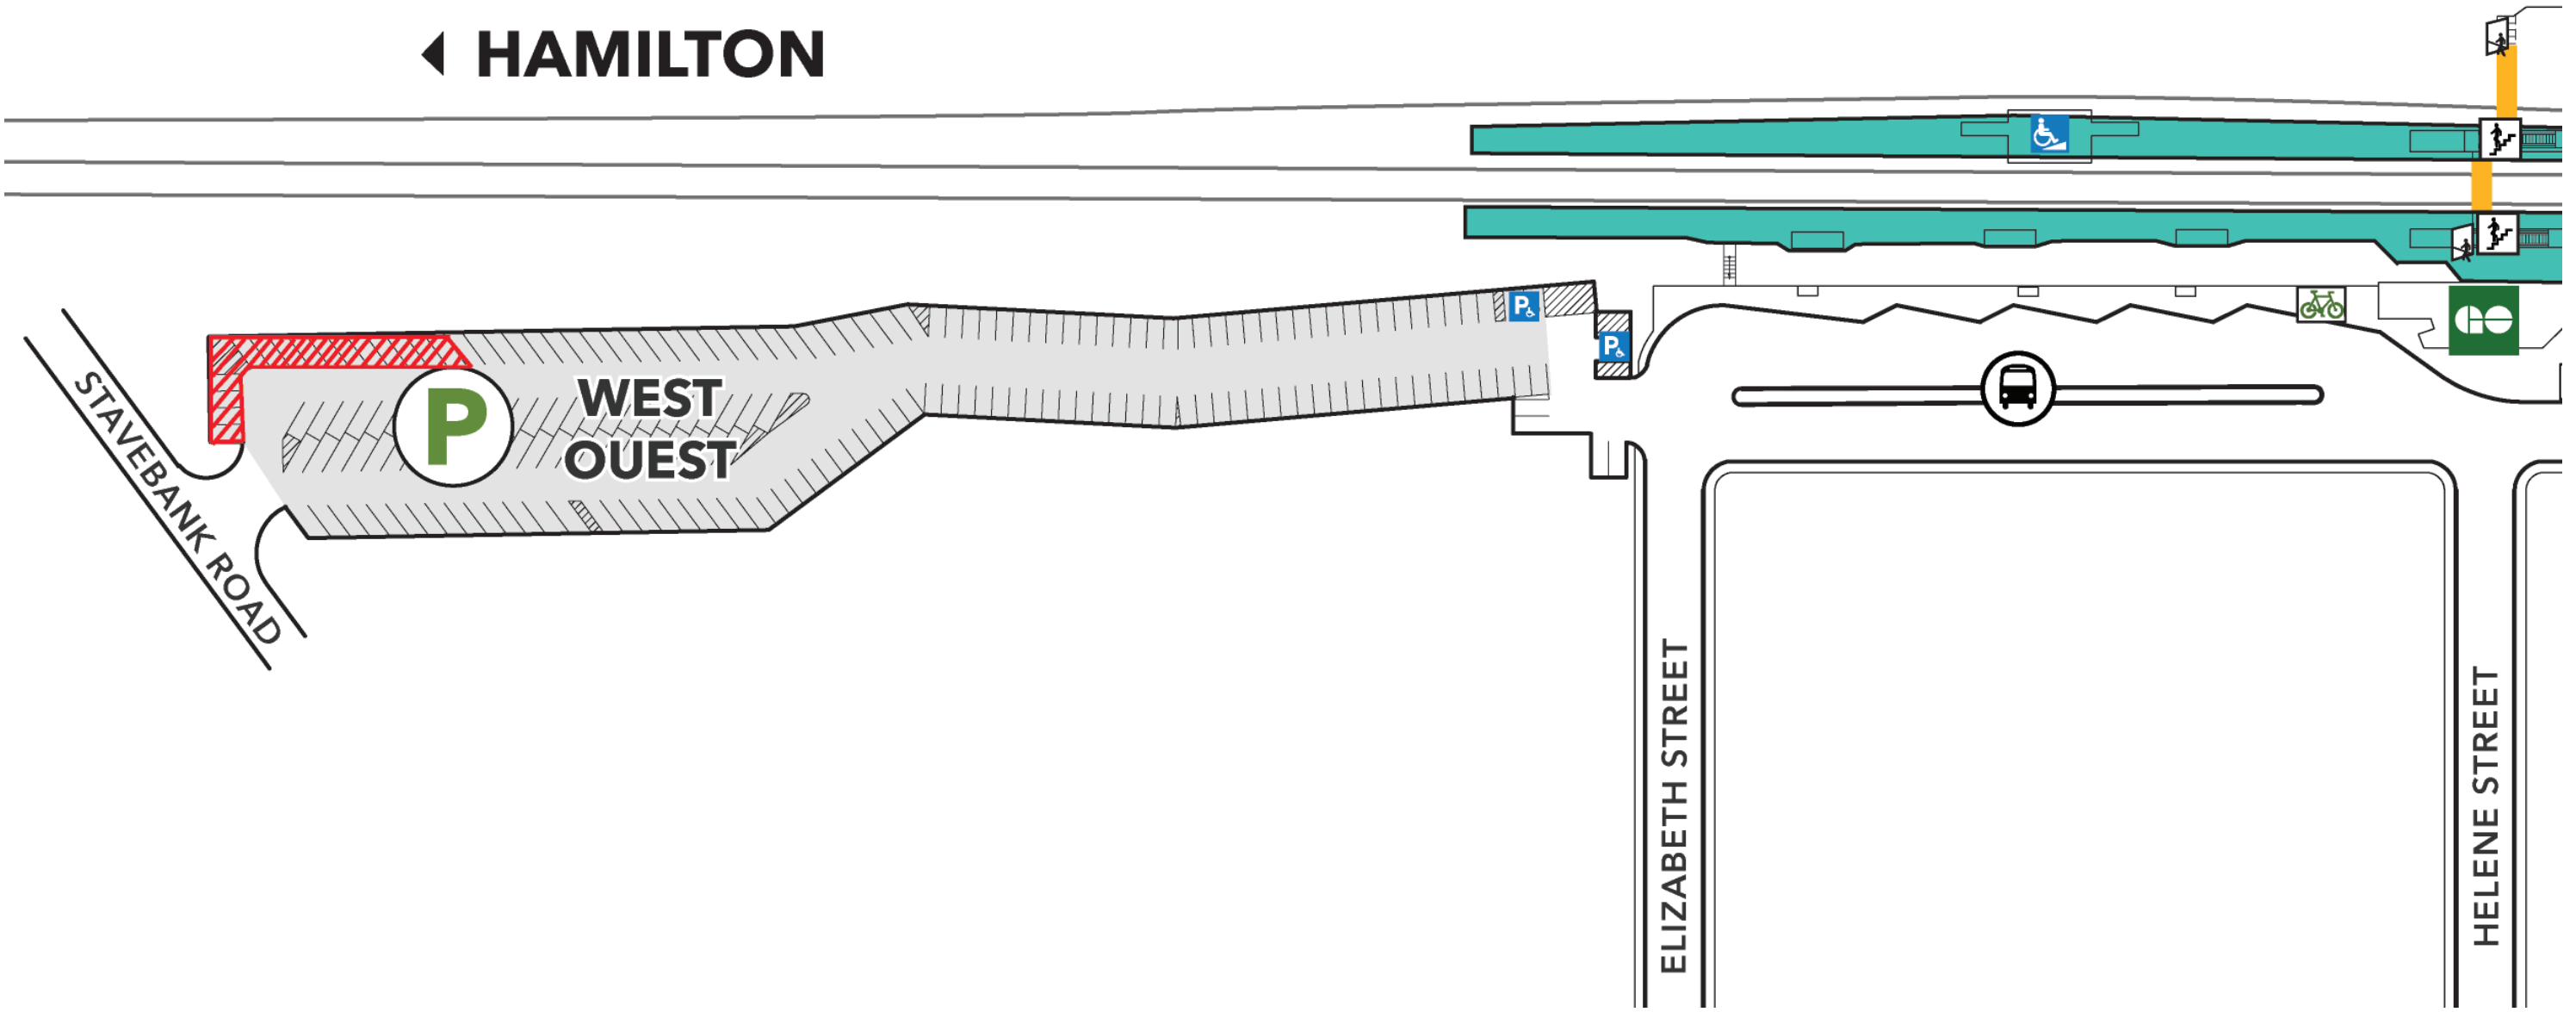

◀ HAMILTON

Construction Site Map

Find out more at
gotransit.com/improvements